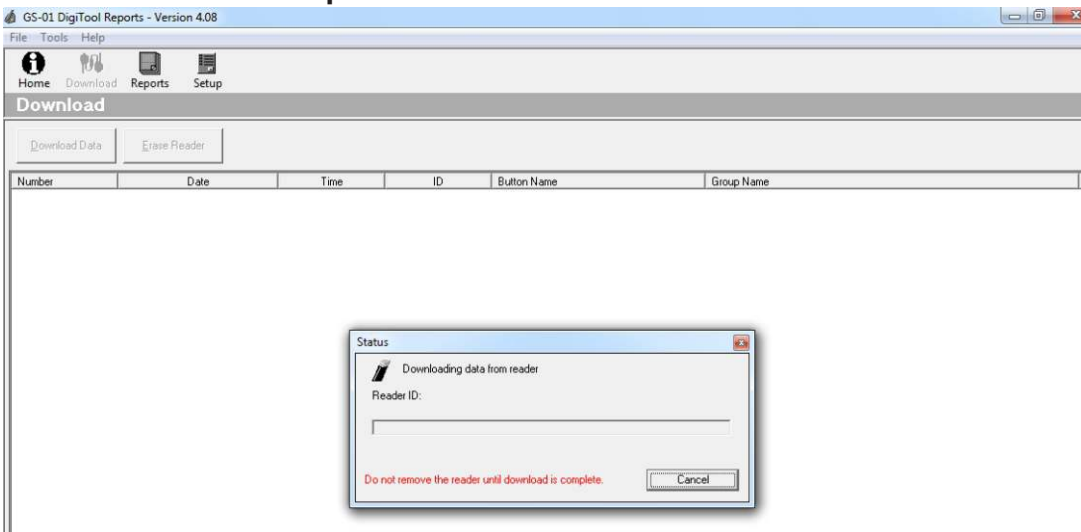

Proses Download Laporan dari Reader

Tampilan Laporan Reader

Print Date: 30-Agust-14 13:19 GS-01 DigiTool Reports Page 1 / 1

CIPTAMA KOMPUTER
Jl. Teuku Umar No.123 Pertokoan Investama
Denpasar - Bali
0361 - 221013

Reader Download Report

Reader ID: 13E57117 (Reader 1)
Date Range: From 30-Agust-14 00:00 to 30-Agust-14 23:59
Download Time: 13:14:08 30-Agust-14

Date / Time	Code	Name	Description	Group
30-Agust-14 11:59	AFD5E8	Pintu Depan	Lokasi ke 1 patroli di lantai 1	Lantai 1
30-Agust-14 11:59	AE5DA5	Atap Bocor	Terdapat bocor di langit-langit ruangan	Event Book 001
30-Agust-14 12:11	AFE250	Kamar Mandi	Lokasi ke 2 patroli di Lantai 1	Lantai 1
30-Agust-14 12:11	AE7DC3	Lampu Mati	Lampu mati karena putus	Event Book 001
30-Agust-14 12:11	AE204D	Lampu Ruangan Hidup	Lampu ruangan tidak dimatikan	Event Book 001
30-Agust-14 12:37	B01699	Pintu Gudang	Lokasi ke 3 patroli di Lantai 1	Lantai 1
30-Agust-14 12:37	AE8137	Pintu Tidak Terkunci	Pintu ruangan tidak dikunci	Event Book 001
30-Agust-14 12:43	AFDAC1	Tangga	Lokasi ke 4 patroli di lantai 1	Lantai 1
30-Agust-14 12:43	AE3233	Jendela Tidak Ditutup	Jendela tidak ditutup sampai saat patroli	Event Book 001
30-Agust-14 12:43	AE204D	Lampu Ruangan Hidup	Lampu ruangan tidak dimatikan	Event Book 001
30-Agust-14 12:49	B00C90	Tangga Lt II	Lokasi patroli awal di Lantai 2	Lantai 2
30-Agust-14 12:57	AFE295	Gudang Lt II	Lokasi ke 2 Patroli di Lantai 2	Lantai 2
30-Agust-14 12:57	AE7DC3	Lampu Mati	Lampu mati karena putus	Event Book 001
30-Agust-14 12:57	AE8137	Pintu Tidak Terkunci	Pintu ruangan tidak dikunci	Event Book 001
30-Agust-14 13:13	AF6576	Kamar Mandi	Lokasi Ke 3 Patroli di Lantai 2	Lantai 2
30-Agust-14 13:13	AE3233	Jendela Tidak Ditutup	Jendela tidak ditutup sampai saat patroli	Event Book 001

End Of Report

Tampilan Laporan Patroli