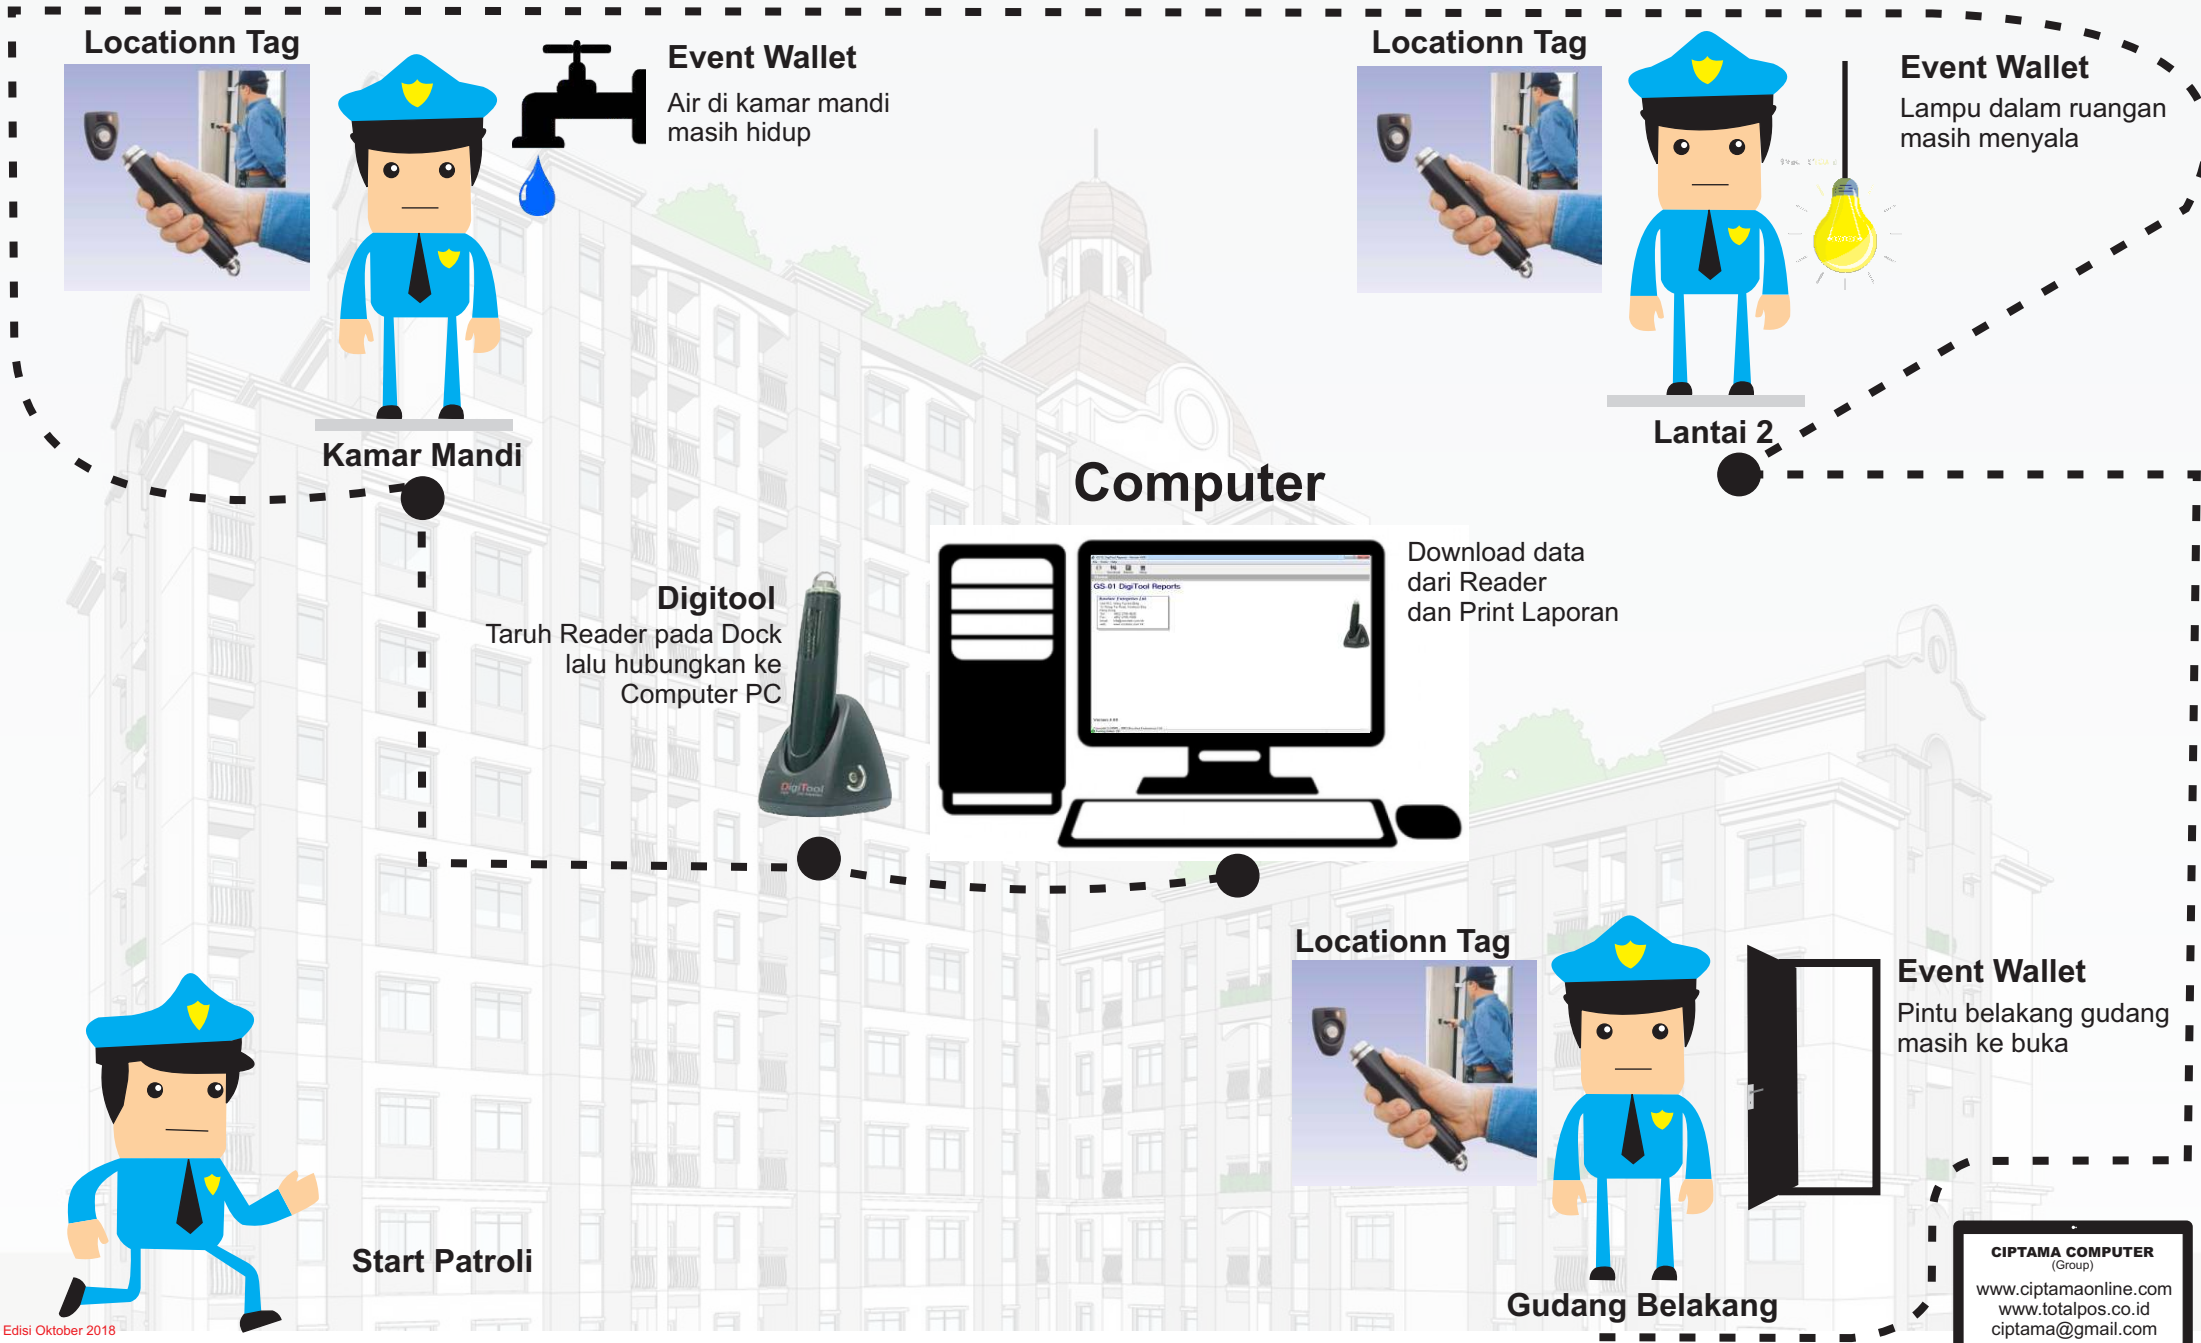

Locationn Tag