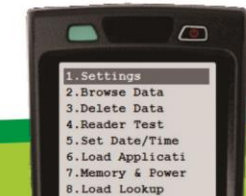

Fitur-fitur PDT

Tampilan Send Format Data ke PDT

Tampilan Menu Setting di PDT

Fitur-fitur PDT

Tampilan file Master.txt (Data barang yang di kirim ke PDT)

01001	Chili Dog
01002	Corn Dog
01003	Fish Taco
01004	French Fries
01005	Orange Chicken
02001	BBQ Sandwich
02002	BLT Sandwich
02003	Burger and Fries
02004	Chicken Sandwich Plate
02005	Hamburger
02006	Hamburger Plate
02007	Sub Sandwich
02008	Tuna Sandwich
04001	Roti Bulat
04002	Roti Gandum

Tampilan Menu LookUp (Kirim Data Barang ke PDT)

No.	Offset	Length	Key Field
1	1	20	
2	21	30