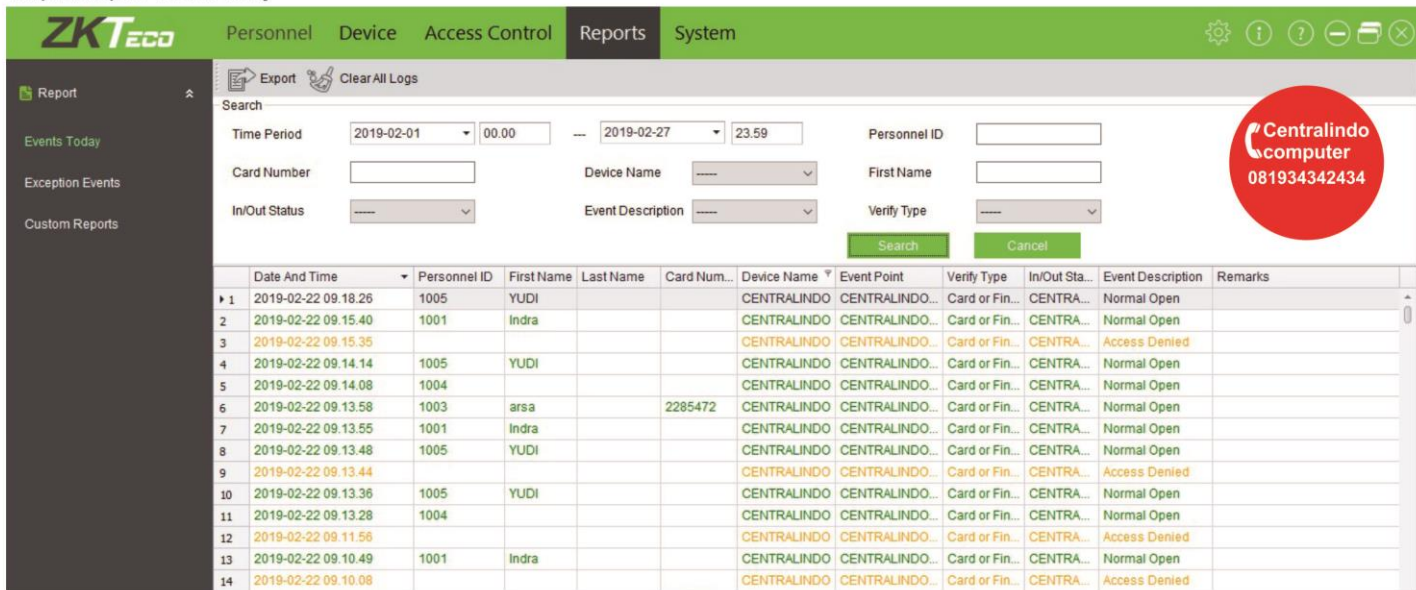

# REPORT

Tampilan Beranda

Tampilan Tambah User

Tampilan Device

Tampilan Setting

Tampilan Report - Events Today

Tampilan Report - Events Today - Per User