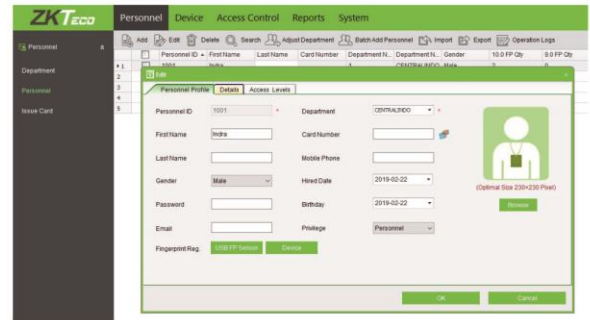

# REPORT

Tampilan Beranda

Tampilan Tambah User

Tampilan Device

Tampilan Setting

Tampilan Report - Events Today

Tampilan Report - Events Today - Per User