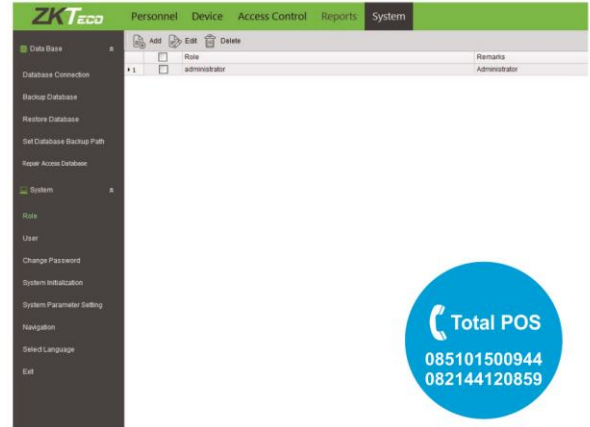

# REPORT

Tampilan Beranda

Tampilan Tambah User

Tampilan Device

Tampilan Setting

Tampilan Report - Events Today

Tampilan Report - Events Today - Per User