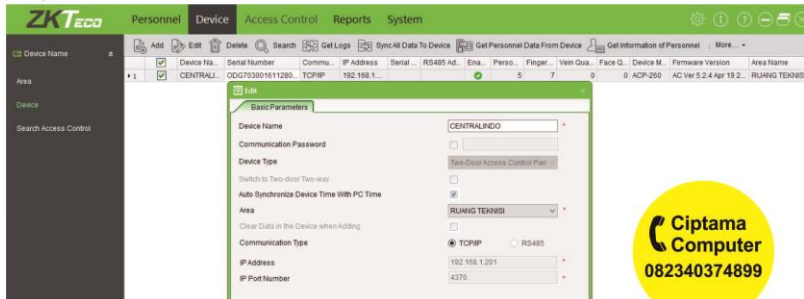

# REPORT

Tampilan Beranda

Tampilan Tambah User

Tampilan Device

Tampilan Setting

Tampilan Report - Events Today

Tampilan Report - Events Today - Per User